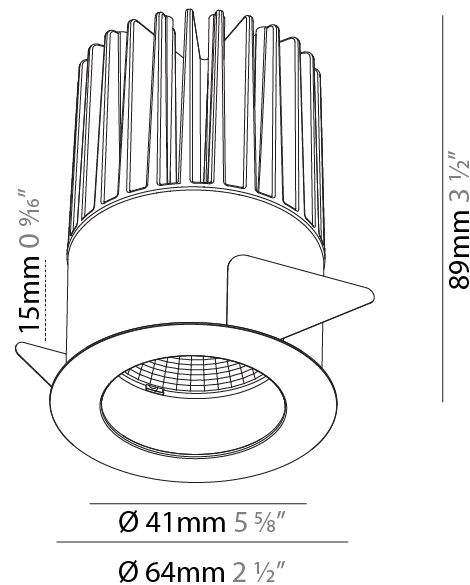

GENERAL

Series: Oiko
Subseries: Oiko Comfort
Brand: Prolicht
Division: Architectural
Mounting Type: Recessed
Mounting Location: Ceiling
Subcategory: Downlight

PHYSICAL

Shape: Round
Diameter (mm): 64
Diameter (in): 2 1/2
Height (mm): 89
Height (in): 3 1/2
Ceiling Thickness (mm): 10 / 12.5 / 15
Ceiling Thickness (in): 3/8 or 1/2 or 9/16
Min. Recessing Depth (mm): 100
Min. Recessing Depth (in): 3 15/16
Light Distribution: Downlight
Weight (kg): 0.253
Weight (lbs): 0.56
Fixture Finish: SSR / BKV / CWI / CRY / HAB / UFT / ITA / RUA / FTG / MYG / LOD / PUS / FRO / FUP / KIA / POP / BLS / SPG / MEY / GOH / GUM / CHC / COM / ABZ / JAG / OBR / MOS / ROR
Fixture Material: Aluminum Die Cast
Cut-out Measurements: D. - 60mm / 2 3/8"

ELECTRICAL

Lamp Type: LED (Zhaga Standard)
Input Wattage (W): 14.3
Total Output Wattage (W): 13
Dimming: Tri-Mode (Non-Dimming and Phase Dimming (120Vac only) and 0-10V Dimming)
Driver Included: No
Driver Location: Remote
Driver Type: Constant Current - Universal - Universal - Phase dimming @120Vac only
Driver Class: Class 2
Input Voltage (V): 120 - 277
Constant Current (MA): 350

LED

Number of LEDs: 1
Color Temperature (°K): 2700 / 3000 / 3500 / 4000
Max. Delivered Lumen (lm): 890 / 920 / 970 / 990
Nominal Lumen (lm): 1304 / 1352 / 1421 / 1450
CRI: >90 CRI
Lamp Life (hrs): 50000

OPTICAL

Reflector: 20 / 40 / 60

RATINGS AND CERTIFICATIONS

Certified By: Certified for North American Standards
IP rating: IP20