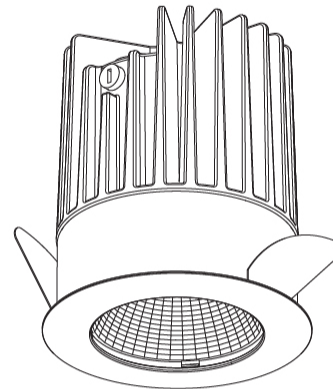

GENERAL

Series: Oiko
Subseries: Oiko Standard
Brand: Prolicht
Division: Architectural
Mounting Type: Recessed
Mounting Location: Ceiling
Subcategory: Downlight

PHYSICAL

Shape: Round
Diameter (mm): 64
Diameter (in): 2 1/2
Height (mm): 74
Height (in): 2 15/16
Ceiling Thickness (mm): 10 / 12.5 / 15
Ceiling Thickness (in): 3/8 or 1/2 or 9/16
Min. Recessing Depth (mm): 90
Min. Recessing Depth (in): 3 9/16
Light Distribution: Downlight
Weight (kg): 0.22
Weight (lbs): 0.49
Fixture Finish: SSR / BKV / CWI / CRY / HAB / UFT / ITA / RUA / FTG / MYG / LOD / PUS / FRO / FUP / KIA / POP / BLS / SPG / MEY / GOH / GUM / CHC / COM / ABZ / JAG / OBR / MOS / ROR
Fixture Material: Aluminum Die Cast
Cut-out Measurements: D. - 60mm / 2 3/8"

ELECTRICAL

Lamp Type: LED (Zhaga Standard)
Input Wattage (W): 14.3
Total Output Wattage (W): 13
Dimming: Tri-Mode (Non-Dimming and Phase Dimming (120Vac only) and 0-10V Dimming)
Driver Included: No
Driver Location: Remote
Driver Type: Constant Current - Universal
Driver Class: Class 2
Input Voltage (V): 120 - 277
Constant Current (MA): 350

LED

Number of LEDs: 1
Color Temperature (°K): 2700 / 3000 / 3500 / 4000
Max. Delivered Lumen (lm): 890 / 920 / 970 / 990
Nominal Lumen (lm): 1304 / 1352 / 1421 / 1450
CRI: >90 CRI
Lamp Life (hrs): 50000

OPTICAL

Reflector°: 20 / 40 / 60

RATINGS AND CERTIFICATIONS

Certified By: Certified for North American Standards
IP rating: IP20

74mm 2 15/16"

Ø 41mm 1 5/8"

Ø 64mm 2 1/2"

90mm
3 5/8"

60mm
2 3/8"

10-15
3/8" - 9/16"