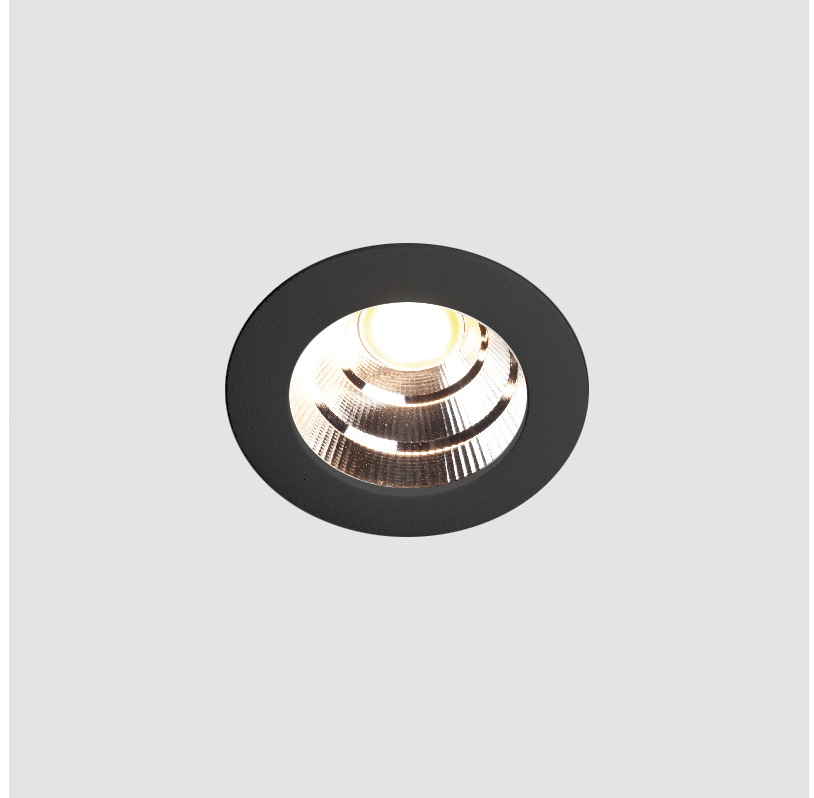

GENERAL

Series: Oiko
Subseries: Oiko Standard
Brand: Prolicht
Division: Architectural
Mounting Type: Recessed
Mounting Location: Ceiling
Subcategory: Downlight

PHYSICAL

Shape: Round
Diameter (mm): 64
Diameter (in): 2 1/2
Height (mm): 74
Height (in): 2 15/16
Ceiling Thickness (mm): 10 / 12.5 / 15
Ceiling Thickness (in): 3/8 or 1/2 or 9/16
Min. Recessing Depth (mm): 90
Min. Recessing Depth (in): 3 9/16
Light Distribution: Downlight
Weight (kg): 0.22
Weight (lbs): 0.49
Fixture Finish: SSR / BKV / CWI / CRY / HAB / UFT / ITA / RUA / FTG / MYG / LOD / PUS / FRO / FUP / KIA / POP / BLS / SPG / MEY / GOH / GUM / CHC / COM / ABZ / JAG / OBR / MOS / ROR
Fixture Material: Aluminum Die Cast
Cut-out Measurements: D. - 60mm / 2 3/8"

ELECTRICAL

Lamp Type: LED (Zhaga Standard)
Input Wattage (W): 14.3
Total Output Wattage (W): 13
Dimming: Tri-Mode (Non-Dimming and Phase Dimming (120Vac only) and 0-10V Dimming)
Driver Included: No
Driver Location: Remote
Driver Type: Constant Current - Universal
Driver Class: Class 2
Input Voltage (V): 120 - 277
Constant Current (MA): 350

LED

Number of LEDs: 1
Color Temperature (°K): 2700 / 3000 / 3500 / 4000
Max. Delivered Lumen (lm): 890 / 920 / 970 / 990
Nominal Lumen (lm): 1304 / 1352 / 1421 / 1450
CRI: >90 CRI
Lamp Life (hrs): 50000

OPTICAL

Reflector°: 20 / 40 / 60

RATINGS AND CERTIFICATIONS

Certified By: Certified for North American Standards
IP rating: IP20

74mm 2 15/16"

Ø 41mm 1 5/8"

Ø 64mm 2 1/2"

90mm
3 5/8"

60mm
2 3/8"

10-15
3/8" - 9/16"